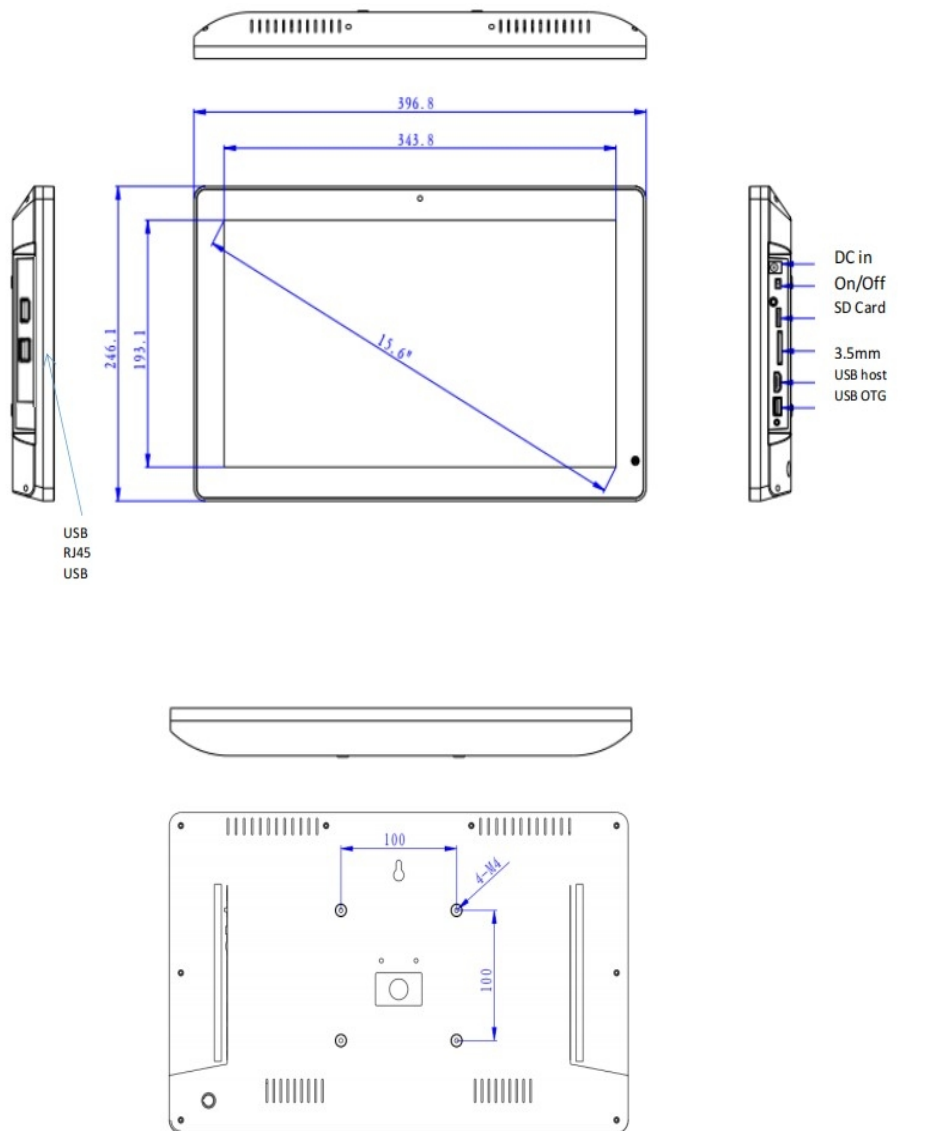

Specification

Panel	FHD OR IPS(Optional)					
Panel size	7	10.1	13.3	18.5	23.8	31.5
Resolution	1024*600	1280x800	1920x1080	1366x768	1920x1080	1920x1080
Aspect Ratio (W:L)	16:9	16:10	16:9	16:9	16:9	16:9
Brightness	250	350	300	250	250	250
Contrast Ratio	400:1	700:1	700:1	400:1	1000:1	1000:1
Viewing Angle	170° (H)140° (V)	89/89/89/89	89/89/89/89	70/70/80/80	89/89/89/89	89/89/89/89
Built-in Flash Memory	Optional 4G/8G					
Memory Card Supported	SD Card					
Media File Formats	JPG /BMP /PNG; MP3,WAV; Avi (.xvid), MP4, mov (MPEG1/2/4 1080P)					
Interface	DC-in, On-Off Switch; SD Card Slot, USB Host, Volume Knob					
Built-in Speakers	Stereo Speakers 2W*2/3W*2					
On-Board Volume Control	Built-in Volume Knob					
OSD & Remote Control	Yes, Optional					
OSD Lanaguage	English					
AC Power Adapter	AC in 100-240V; DC Out 12V 1-5A					
Body Materials	Frontal tempered glass, back & middle frame ABS+PC					
GPIO Controls (Optional)	Up to 4, Molex Connector, Cable length 60mm as default					
Motion Sensor	Optional, external connected; or Built-into frontal frame					
Frontal Capacitive Touch Buttons(optional)	Up to 4 touch spots, with silk printing & LED light					

- > Retail Audio Player
- > Industrial Monitor
- > Commercial Tablet
- > Classic Video Screen
- > Multi-Screen System
- > Retail Lighting

Model:MP serials

Seamless loop & transition

7-55"inch IPS lcd panel video transition without black frame

Drawings

- > Retail Audio Player
- > Industrial Monitor
- > Commercial Tablet
- > Classic Video Screen
- > Multi-Screen System
- > Retail Lighting

Model:MP serials

Seamless loop & transition

7-55"inch IPS lcd panel video transition without black frame